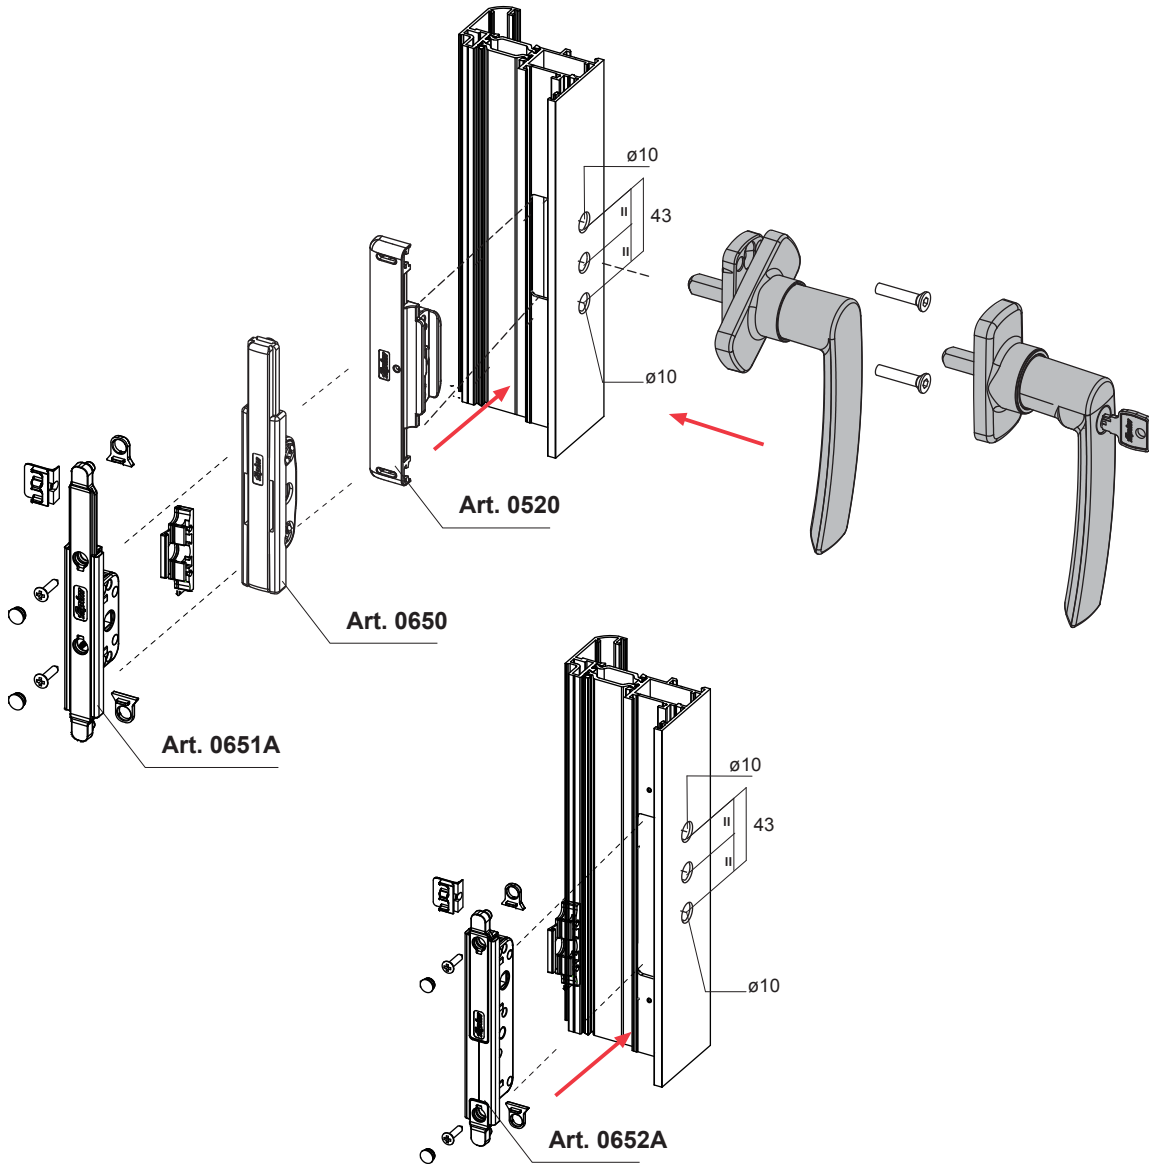

IRIS EOS

CREMONE BOLTS AND
OPENING MECHANISMS

 Made in Italy

fapim[®]
Life in evolution

Art. 0510A

Art. 0511A

IRIS

CREMONE BOLTS AND OPENING MECHANISMS

Art. 0500A

Art. 0502AZ

IRIS

CREMONE BOLTS AND OPENING MECHANISMS

0500A	21.5	10

0502AZ		
	21.5	10

0510A			
0511A		43	10

	0520		21.5		10
			21.5		10
	0650		43		10
			43		10
	0651A		43		10
			43		10
	0652A		43		10
			43		10