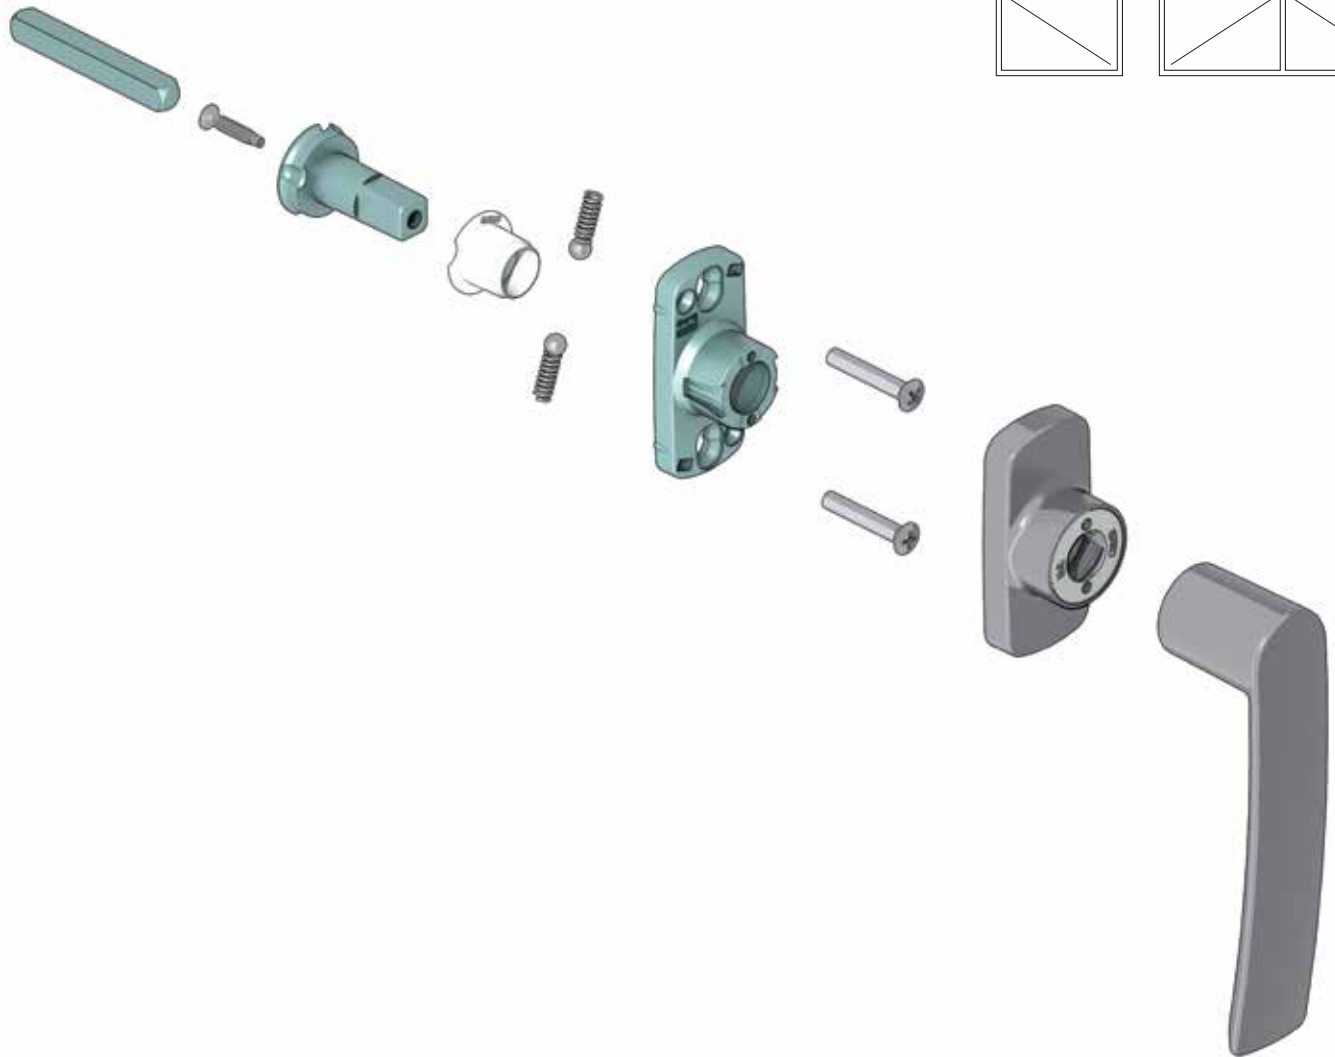

IRIS EOS

CREMONE BOLTS AND
OPENING MECHANISMS

 Made in Italy

fapim[®]
Life in evolution

Art. 0510A

Art. 0511A

IRIS

CREMONE BOLTS AND OPENING MECHANISMS

Art. 0500A

Art. 0502AZ

IRIS

CREMONE BOLTS AND OPENING MECHANISMS

0500A	21.5	10

0502AZ		
	21.5	10

0510A			
0511A		43	10

	0520		21.5		10
			21.5		10
	0650		43		10
			43		10
	0651A		43		10
			43		10
	0652A		43		10
			43		10